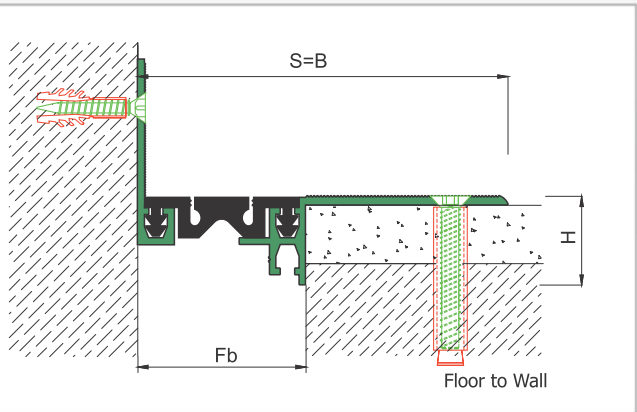

AS U243 surface mounted floor profile is applicable to all types of floors and load bearing capacity is designed for pedestrians or cars depending on the gap inquired. Push-down elastomeric gasket can quickly be placed into the slot and changed without demounting the profile. Smooth type gasket is available for 30 & 50 mm gaps but with less movement capability compared to grooved type. Two-way designed gasket slot lets the profile to be applied surface or flush mounted for some gaps. Striated surface ensures antislip.

FLOOR

* Visuals are representative and the profile configuration may differ depending on the characteristics requested.

GASKET COLORS **BLACK** GREY BEIGE Custom Colors available.

| LOCATION | MODEL | GAP (Fb) mm | HEIGHT (H) MM | OVERALL WIDTH (B) mm | VISIBLE WIDTH (S) mm | MOVEMENT (W) mm | LOAD CAPACITY | STANDARD LENGTH (mt) |
|----------------|-------------|-------------|---------------|----------------------|----------------------|-----------------|---------------|----------------------|
| Floor to Floor | AS U243-024 | 24 | 26 | 120 | 120 | ± 4 | | 3 |
| | AS U243-030 | 30 | 15 | 150 | 150 | ± 5 | | 3 |
| | AS U243-030 | 30 | 26 | 150 | 150 | ± 5 | | 3 |
| | AS U243-050 | 50 | 15 | 170 | 170 | ± 7 | | 3 |
| | AS U243-050 | 50 | 26 | 170 | 170 | ± 7 | | 3 |
| | AS U243-050 | 50 | 27 | 170 | 170 | ± 7 | | 3 |
| | AS U243-080 | 80 | 30 | 200 | 200 | ± 10 | | 3 |
| | AS U243-100 | 100 | 30 | 226 | 226 | ± 14 | | 3 |