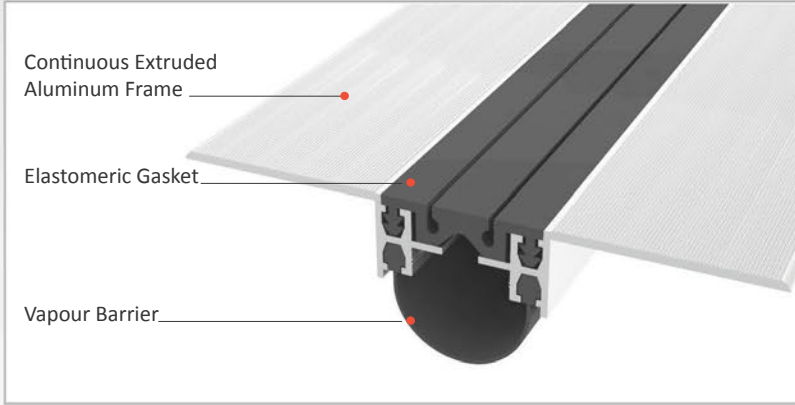

AS U243 surface mounted floor profile is applicable to all types of floors and load bearing capacity is designed for pedestrians or cars depending on the gap inquired. Push-down elastomeric gasket can quickly be placed into the slot and changed without demounting the profile. Smooth type gasket is available for 30 & 50 mm gaps but with less movement capability compared to grooved type. Two-way designed gasket slot lets the profile to be applied surface or flush mounted for some gaps. Striated surface ensures antislip.

- Application Areas** : Indoor & Outdoor / Floor
Ideal for : Car Parks, Shopping Malls, Airports, Residences, Hospitals, Commercial & Public Buildings etc.
Material : Mill Finish Aluminum (Anodizing optional), TPE Gasket
Aluminum Alloy : 6063 AA-USA / EN AW 6063
Optional Supplies : Fire Barrier, Waterproof EPDM membrane, Vapour Barrier

FLOOR

* Visuals are representative and the profile configuration may differ depending on the characteristics requested.

GASKET COLORS **BLACK** GREY BEIGE Custom Colors available.

| LOCATION | MODEL | GAP (Fb) mm | HEIGHT (H) MM | OVERALL WIDTH (B) mm | VISIBLE WIDTH (S) mm | MOVEMENT (W) mm | LOAD CAPACITY | STANDARD LENGTH (mt) |
|----------------|-------------|-------------|---------------|----------------------|----------------------|-----------------|---------------|----------------------|
| Floor to Floor | AS U243-024 | 24 | 26 | 120 | 120 | ± 4 | | 3 |
| | AS U243-030 | 30 | 15 | 150 | 150 | ± 5 | | 3 |
| | AS U243-030 | 30 | 26 | 150 | 150 | ± 5 | | 3 |
| | AS U243-050 | 50 | 15 | 170 | 170 | ± 7 | | 3 |
| | AS U243-050 | 50 | 26 | 170 | 170 | ± 7 | | 3 |
| | AS U243-050 | 50 | 27 | 170 | 170 | ± 7 | | 3 |
| | AS U243-080 | 80 | 30 | 200 | 200 | ± 10 | | 3 |
| | AS U243-100 | 100 | 30 | 226 | 226 | ± 14 | | 3 |