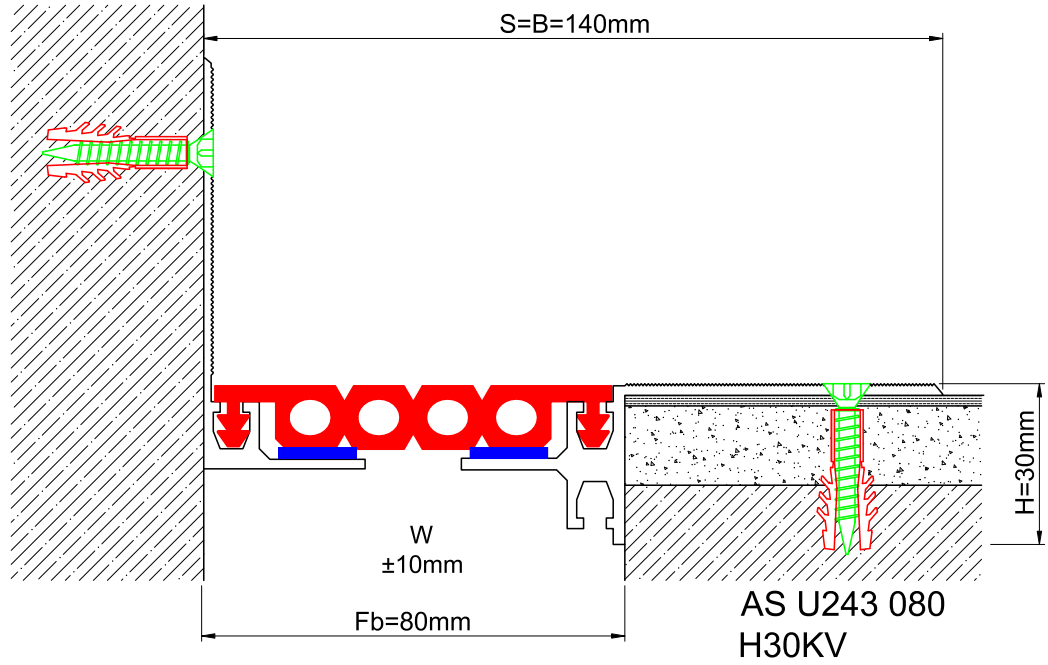

FLOOR

* Visuals are representative and the profile configuration may differ depending on the characteristics requested.

GASKET COLORS **BLACK** GREY BEIGE Custom Colors available.

| LOCATION | MODEL | GAP (Fb) mm | HEIGHT (H) MM | OVERALL WIDTH (B) mm | VISIBLE WIDTH (S) mm | MOVEMENT (W) mm | LOAD CAPACITY | STANDARD LENGTH (mt) |
|----------------|-------------|-------------|---------------|----------------------|----------------------|-----------------|---------------|----------------------|
| Floor to Floor | AS U243-024 | 24 | 26 | 120 | 120 | ± 4 | | 3 |
| | AS U243-030 | 30 | 15 | 150 | 150 | ± 5 | | 3 |
| | AS U243-030 | 30 | 26 | 150 | 150 | ± 5 | | 3 |
| | AS U243-050 | 50 | 15 | 170 | 170 | ± 7 | | 3 |
| | AS U243-050 | 50 | 26 | 170 | 170 | ± 7 | | 3 |
| | AS U243-050 | 50 | 27 | 170 | 170 | ± 7 | | 3 |
| | AS U243-080 | 80 | 30 | 200 | 200 | ± 10 | | 3 |
| | AS U243-100 | 100 | 30 | 226 | 226 | ± 14 | | 3 |

Note: Please ask for different sizes

| Profil No Profile Number | AS U243 080 | AS U243 080K |
|---|---|--------------|
| Fb (mm) | 80 | 80 |
| H (mm) yaklaşık approx. | 30 | 30 |
| W± (mm) yaklaşık approx. | ±10 | ±10 |
| Renk Color | Alüminyum: Natürel, Filtiller: Siyah, gri, diğer Aluminum: Natural, Inserts: Black, grey, others | |
| Malzeme Material | Alüminyum, Termoplastik Kauçuk (gri ve diğer) Aluminum, Thermoplastic Rubber (grey and others) | |
| Standart Uzunluk Standard Length | 3 | |
| Yükleme Kapasitesi Load-Bearing Capacity |  | |