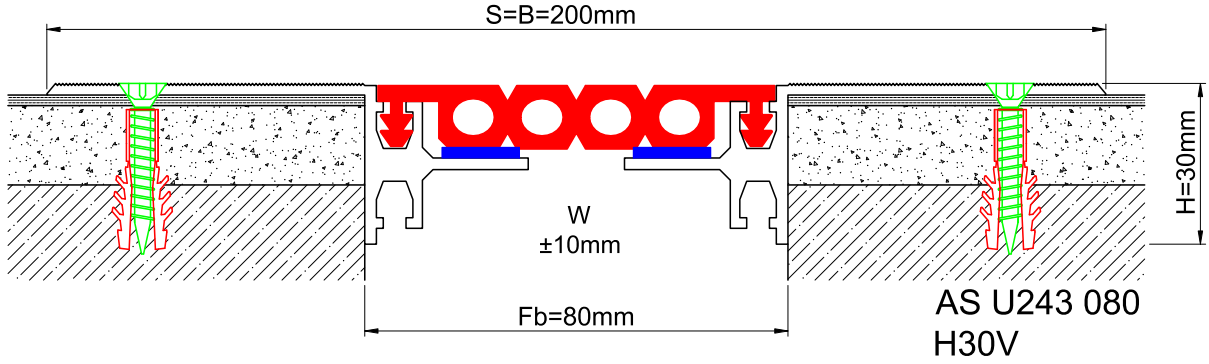

FLOOR

* Visuals are representative and the profile configuration may differ depending on the characteristics requested.

GASKET COLORS **BLACK** GREY BEIGE Custom Colors available.

| LOCATION | MODEL | GAP (Fb) mm | HEIGHT (H) MM | OVERALL WIDTH (B) mm | VISIBLE WIDTH (S) mm | MOVEMENT (W) mm | LOAD CAPACITY | STANDARD LENGTH (mt) |
|----------------|-------------|-------------|---------------|----------------------|----------------------|-----------------|---------------|----------------------|
| Floor to Floor | AS U243-024 | 24 | 26 | 120 | 120 | ± 4 | | 3 |
| | AS U243-030 | 30 | 15 | 150 | 150 | ± 5 | | 3 |
| | AS U243-030 | 30 | 26 | 150 | 150 | ± 5 | | 3 |
| | AS U243-050 | 50 | 15 | 170 | 170 | ± 7 | | 3 |
| | AS U243-050 | 50 | 26 | 170 | 170 | ± 7 | | 3 |
| | AS U243-050 | 50 | 27 | 170 | 170 | ± 7 | | 3 |
| | AS U243-080 | 80 | 30 | 200 | 200 | ± 10 | | 3 |
| | AS U243-100 | 100 | 30 | 226 | 226 | ± 14 | | 3 |

Note: Please ask for different sizes

| Profil No Profile Number | AS U243 080 | AS U243 080K |
|---|---|--------------|
| Fb (mm) | 80 | 80 |
| H (mm) yaklaşık approx. | 30 | 30 |
| W± (mm) yaklaşık approx. | ±10 | ±10 |
| Renk Color | Alüminyum: Natürel, Filtiller: Siyah, gri, diğer Aluminum: Natural, Inserts: Black, grey, others | |
| Malzeme Material | Alüminyum, Termoplastik Kauçuk (gri ve diğer) Aluminum, Thermoplastic Rubber (grey and others) | |
| Standart Uzunluk Standard Length | 3 | |
| Yükleme Kapasitesi Load-Bearing Capacity |  | |