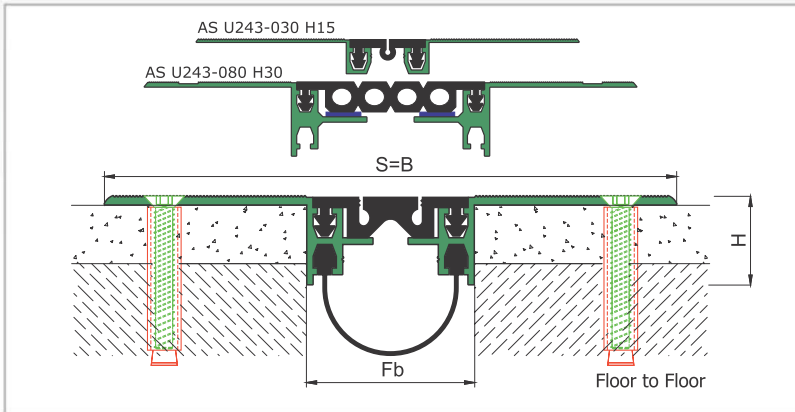

AS U243 surface mounted floor profile is applicable to all types of floors and load bearing capacity is designed for pedestrians or cars depending on the gap inquired. Push-down elastomeric gasket can quickly be placed into the slot and changed without demounting the profile. Smooth type gasket is available for 30 & 50 mm gaps but with less movement capability compared to grooved type. Two-way designed gasket slot lets the profile to be applied surface or flush mounted for some gaps. Striated surface ensures antislip.

FLOOR

* Visuals are representative and the profile configuration may differ depending on the characteristics requested.

GASKET COLORS **BLACK** GREY BEIGE Custom Colors available.

| LOCATION | MODEL | GAP (Fb) mm | HEIGHT (H) MM | OVERALL WIDTH (B) mm | VISIBLE WIDTH (S) mm | MOVEMENT (W) mm | LOAD CAPACITY | STANDARD LENGTH (mt) |
|----------------|-------------|-------------|---------------|----------------------|----------------------|-----------------|---------------|----------------------|
| Floor to Floor | AS U243-024 | 24 | 26 | 120 | 120 | ± 4 | | 3 |
| | AS U243-030 | 30 | 15 | 150 | 150 | ± 5 | | 3 |
| | AS U243-030 | 30 | 26 | 150 | 150 | ± 5 | | 3 |
| | AS U243-050 | 50 | 15 | 170 | 170 | ± 7 | | 3 |
| | AS U243-050 | 50 | 26 | 170 | 170 | ± 7 | | 3 |
| | AS U243-050 | 50 | 27 | 170 | 170 | ± 7 | | 3 |
| | AS U243-080 | 80 | 30 | 200 | 200 | ± 10 | | 3 |
| | AS U243-100 | 100 | 30 | 226 | 226 | ± 14 | | 3 |